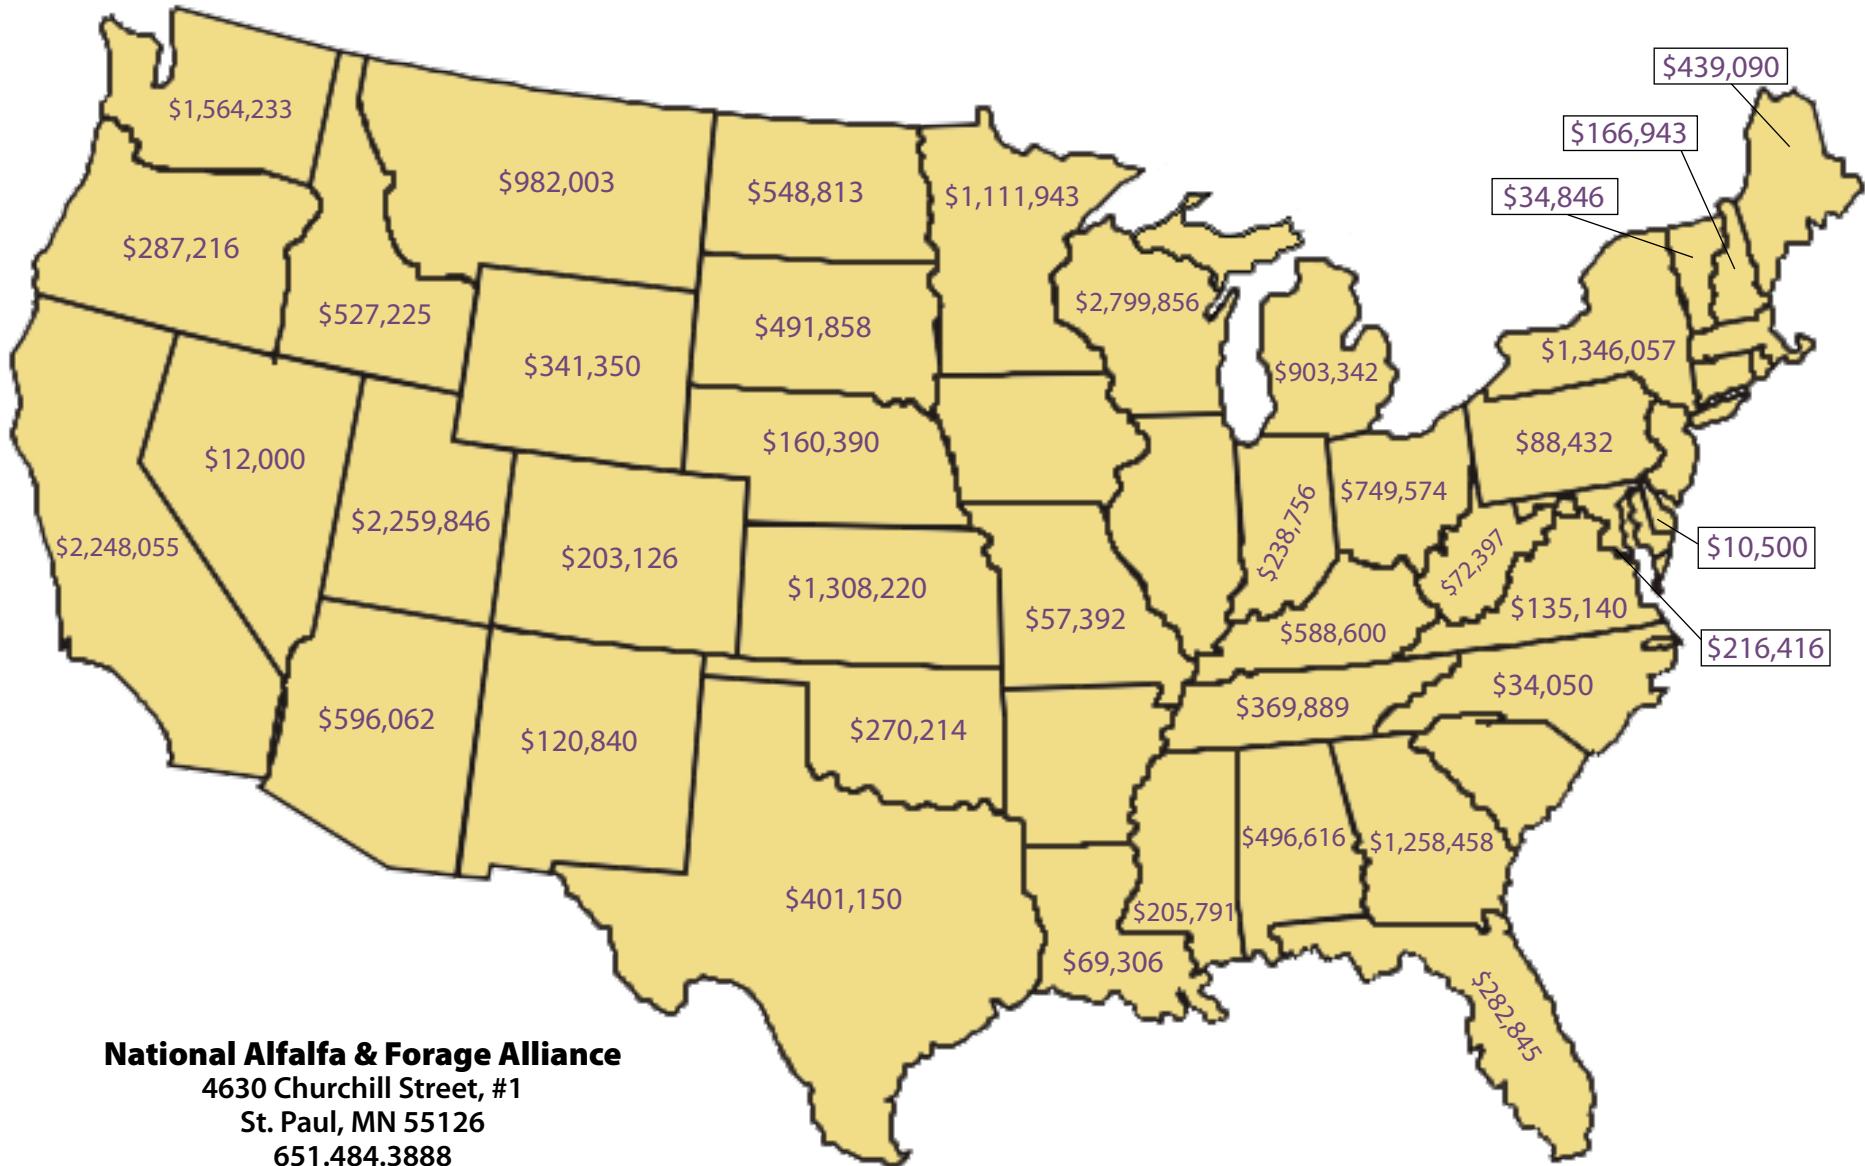

Alfalfa Seed & Alfalfa Forage Systems Research Program (ASAFS)

ASAFS funding has gone to 40 states (2017-2023)

National Alfalfa & Forage Alliance
4630 Churchill Street, #1
St. Paul, MN 55126
651.484.3888
nafa@alfalfa.org