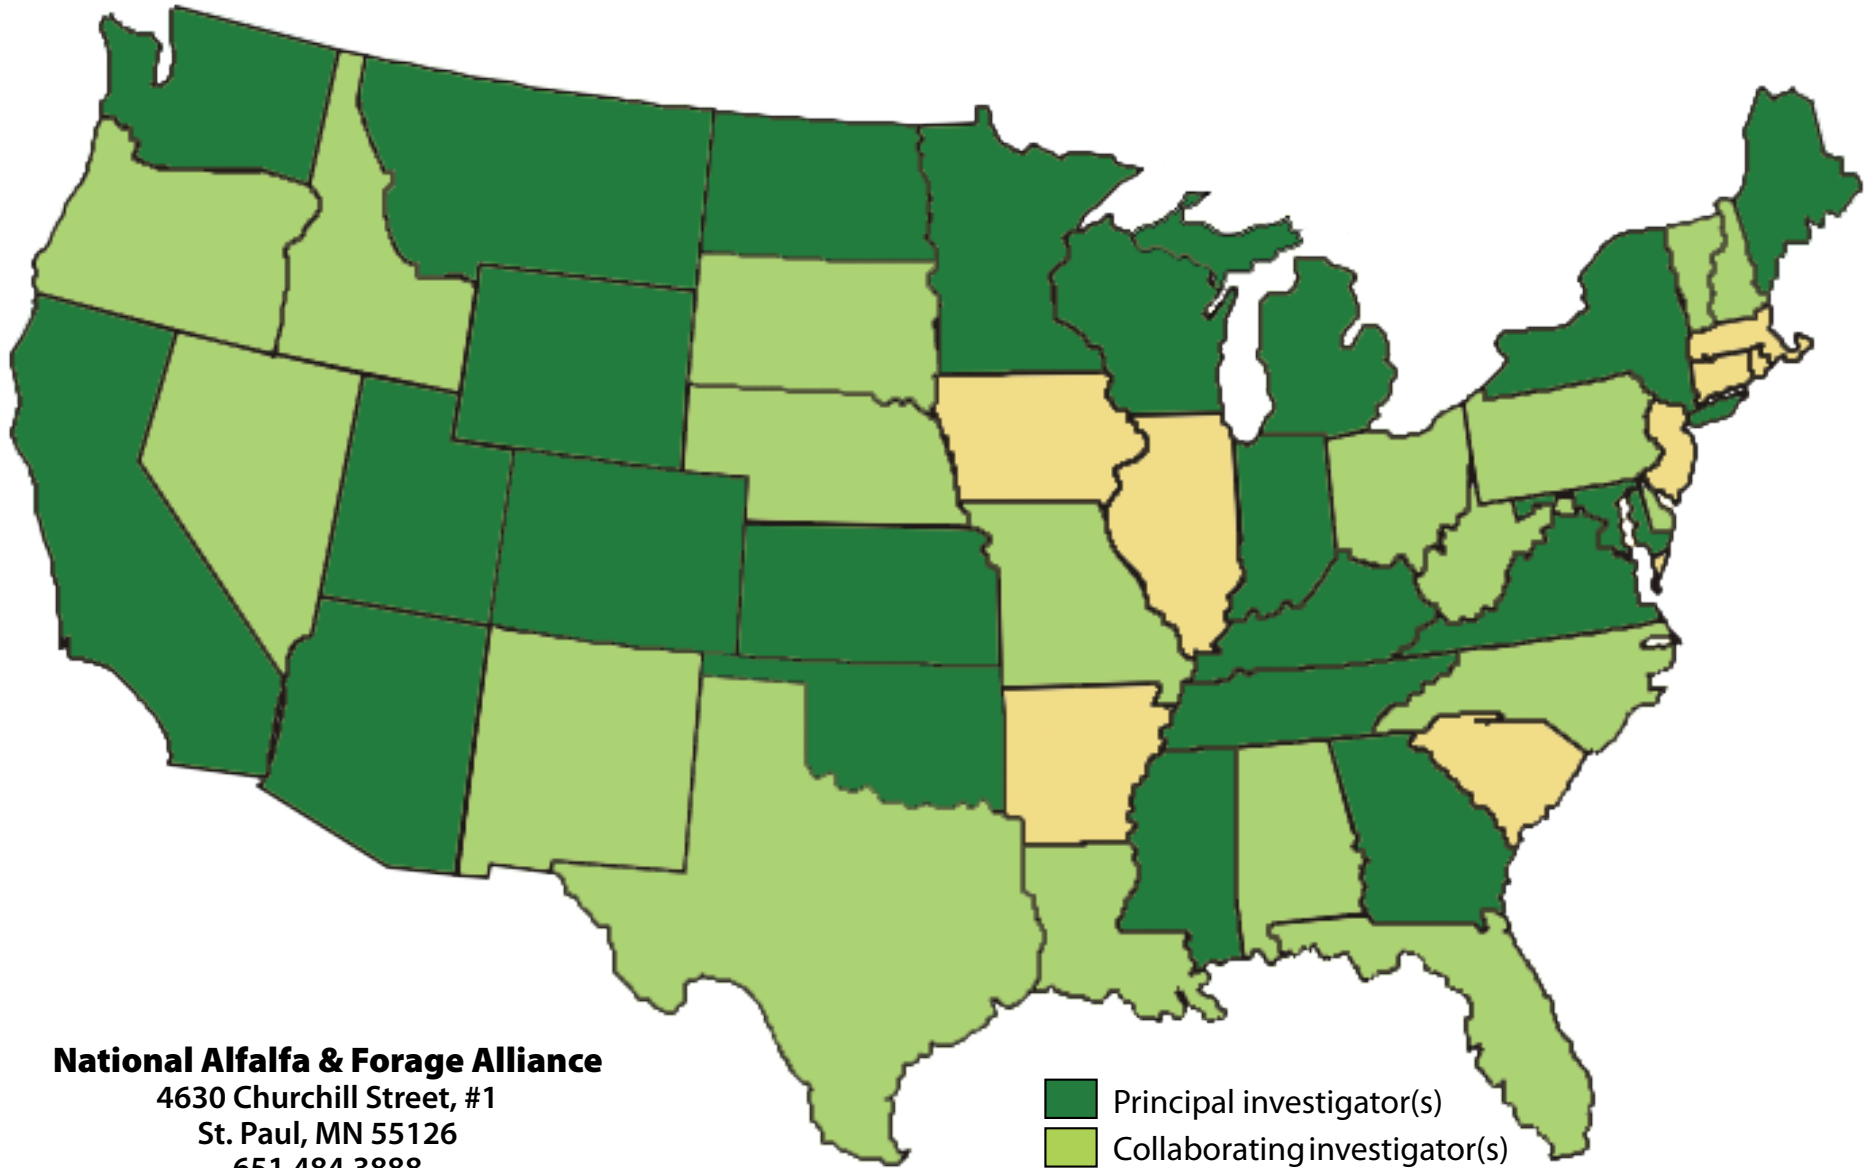

Alfalfa Seed & Alfalfa Forage Systems Research Program (ASAFS)

ASAFS funding has gone to 40 states (2017-2023)

National Alfalfa & Forage Alliance
4630 Churchill Street, #1
St. Paul, MN 55126
651.484.3888
nafa@alfalfa.org

■ Principal investigator(s)
■ Collaborating investigator(s)
■ No project

Alfalfa Seed & Alfalfa Forage Systems Research Program (ASAFS)

ASAFS funding has gone to 40 states (2017-2023)

National Alfalfa & Forage Alliance
4630 Churchill Street, #1
St. Paul, MN 55126
651.484.3888
nafa@alfalfa.org